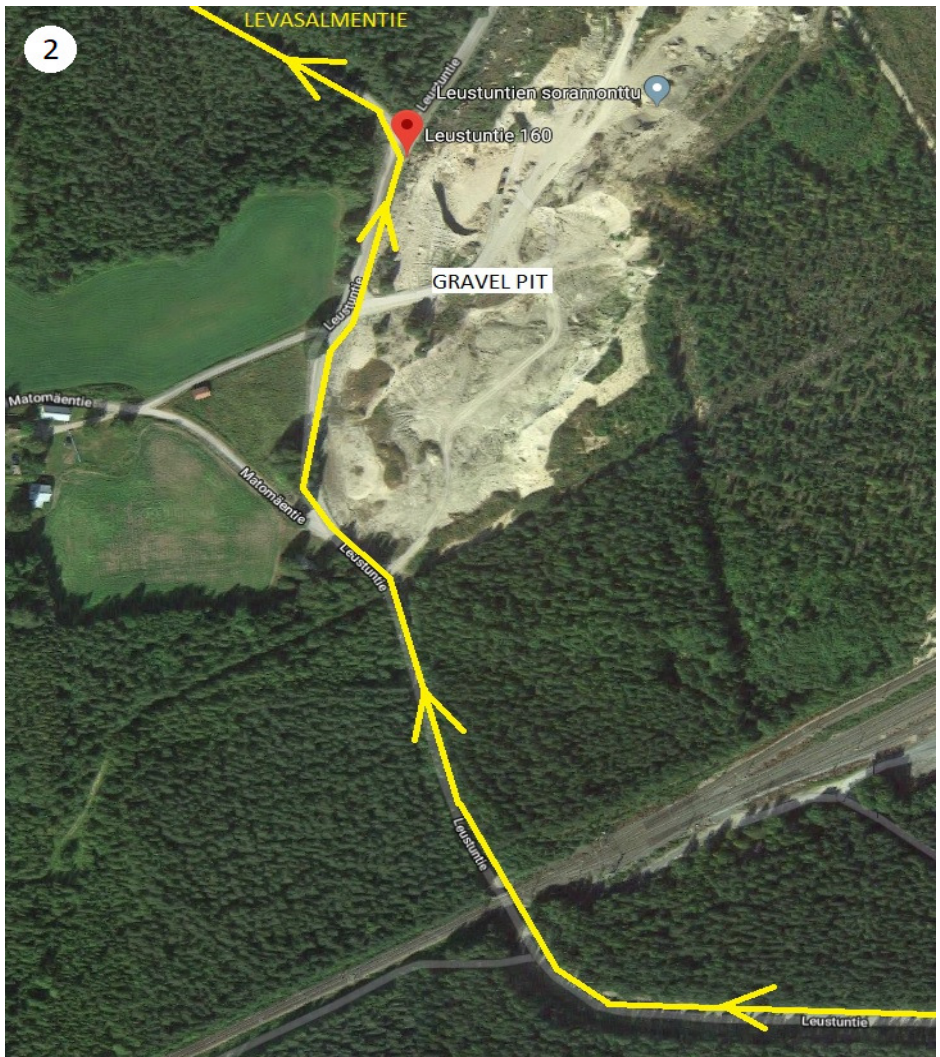

DRIVING INSTRUCTIONS FOR TRUCKS INTO PALIN GRANIT QUARRY #13, KORPI BLACK
(QUARRY ADDRESS: LEUSTUNTIE 160, 41820 JYVÄSKYLÄ)

TRUCKS SHOULD USE THIS ROUTE TO ACCESS THE QUARRY. OTHER VEHICLES CAN USE THE ROUTES SUGGESTED BY CAR NAVIGATORS.