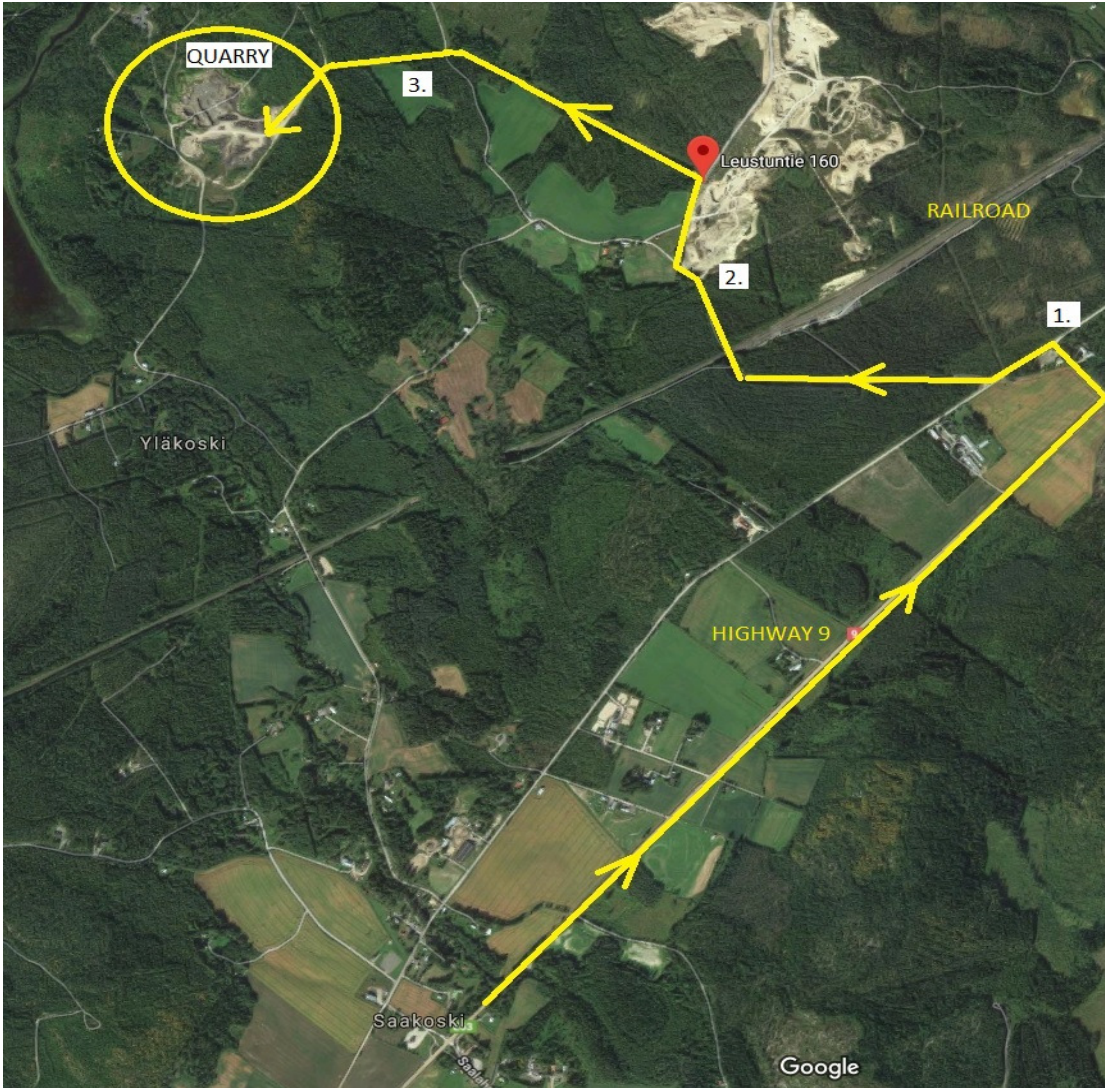

DRIVING INSTRUCTIONS FOR TRUCKS INTO PALIN GRANIT QUARRY #13, KORPI BLACK
(QUARRY ADDRESS: LEUSTUNTIE 160, 41820 JYVÄSKYLÄ)

TRUCKS SHOULD USE THIS ROUTE TO ACCESS THE QUARRY. OTHER VEHICLES CAN USE THE ROUTES SUGGESTED BY CAR NAVIGATORS.